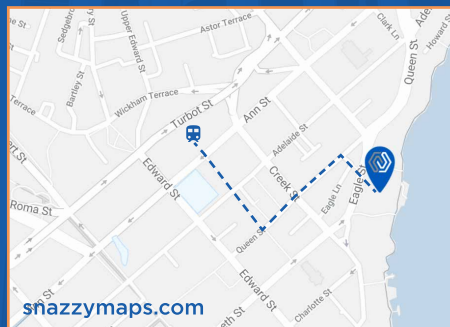

Need to know how to find us?

We are located at Level 10, 145 Eagle Street, Brisbane City.

You have a few options on how to get to us:

Parking

SECURE PARKING

145 Eagle Street
(07) 3232 2800

WILSON PARKING

123 Eagle Street - 24HR
1800 727 546

WILSON PARKING

10 Eagle Street
Closes 10pm
1800 727 546

Train

CENTRAL STATION

Brisbane City
translink.com.au

Other

BUS

translink.com.au

FERRY TERMINAL

translink.com.au

CAB

yellowcab.com.au
blackandwhitecabs.com.au

UBER

www.uber.com

www.nexusprivate.com.au
1300 520 890

NEXUS
PRIVATE WEALTH MANAGEMENT